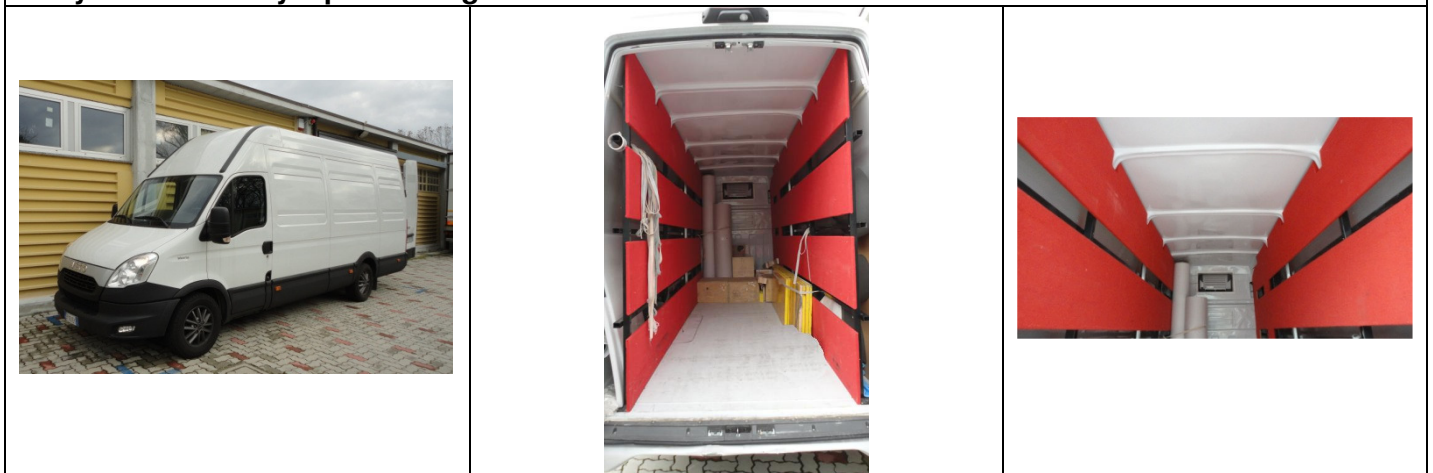

Liguigli Fine Arts Service s.a.s.
 w w w . l i g u i g l i f a s . c o m

PANEL VAN

Daily – IVECO Daily – passo lungo

License plate	<i>EP 161 EY</i>
Destination and use	Truck for art work transport
Body	Isothermal truck
Total truck weight at full load according to regulations in force	3500 Kg
Length	6.990 m
Width	1.996 m
Capacity	1185 Kg
Number of seat	n. 3
Air ride suspension	Yes
Liftgate	Not provided, not needed
Satellite Alarm	Yes
Climate control	Yes
Isothermal with internal structure designed for art work transport and fastening. Paneling lined with moquette, anti skid floor, side door	